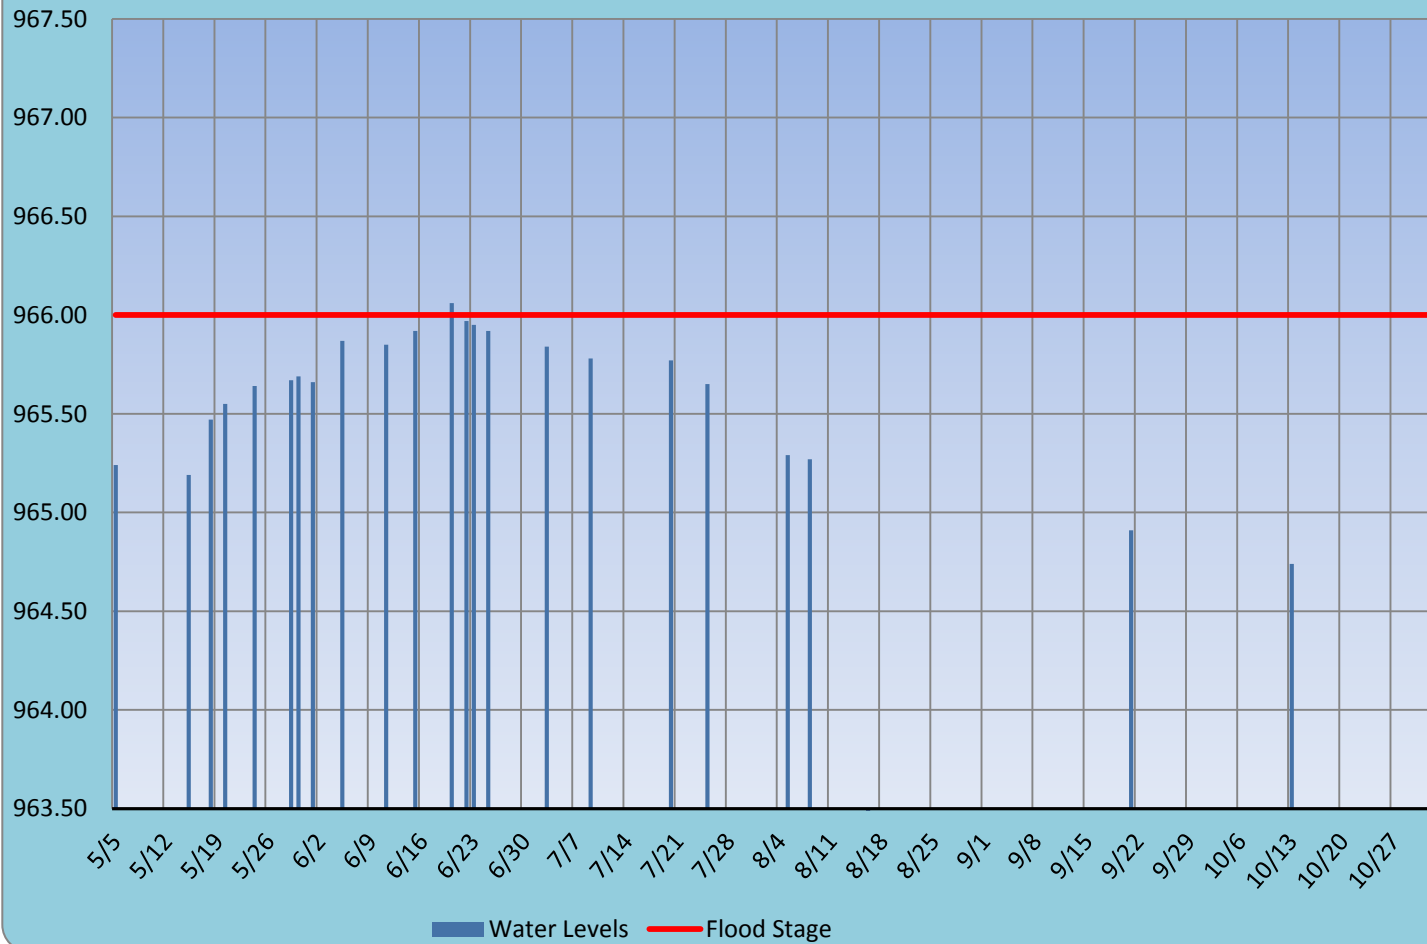

2013 Lake Pulaski Water Levels

Date of Readings	Water Levels
11/2/13	964.35
10/13/13	964.74
9/21/13	964.91
8/16/13	965.16
8/8/13	965.27

8/5/13	965.29
7/25/13	965.65
7/20/13	965.77
7/9/13	965.78
7/3/13	965.84
6/25/13	965.92
6/23/13	965.95
6/22/13	965.97
6/20/13	966.06
6/15/13	965.92
6/11/13	965.85
6/5/13	965.87
6/1/13	965.66
5/30/13	965.69
5/29/13	965.67
5/24/13	965.64
5/20/13	965.55
5/18/13	965.47
5/15/13	965.19
5/5/13	965.24