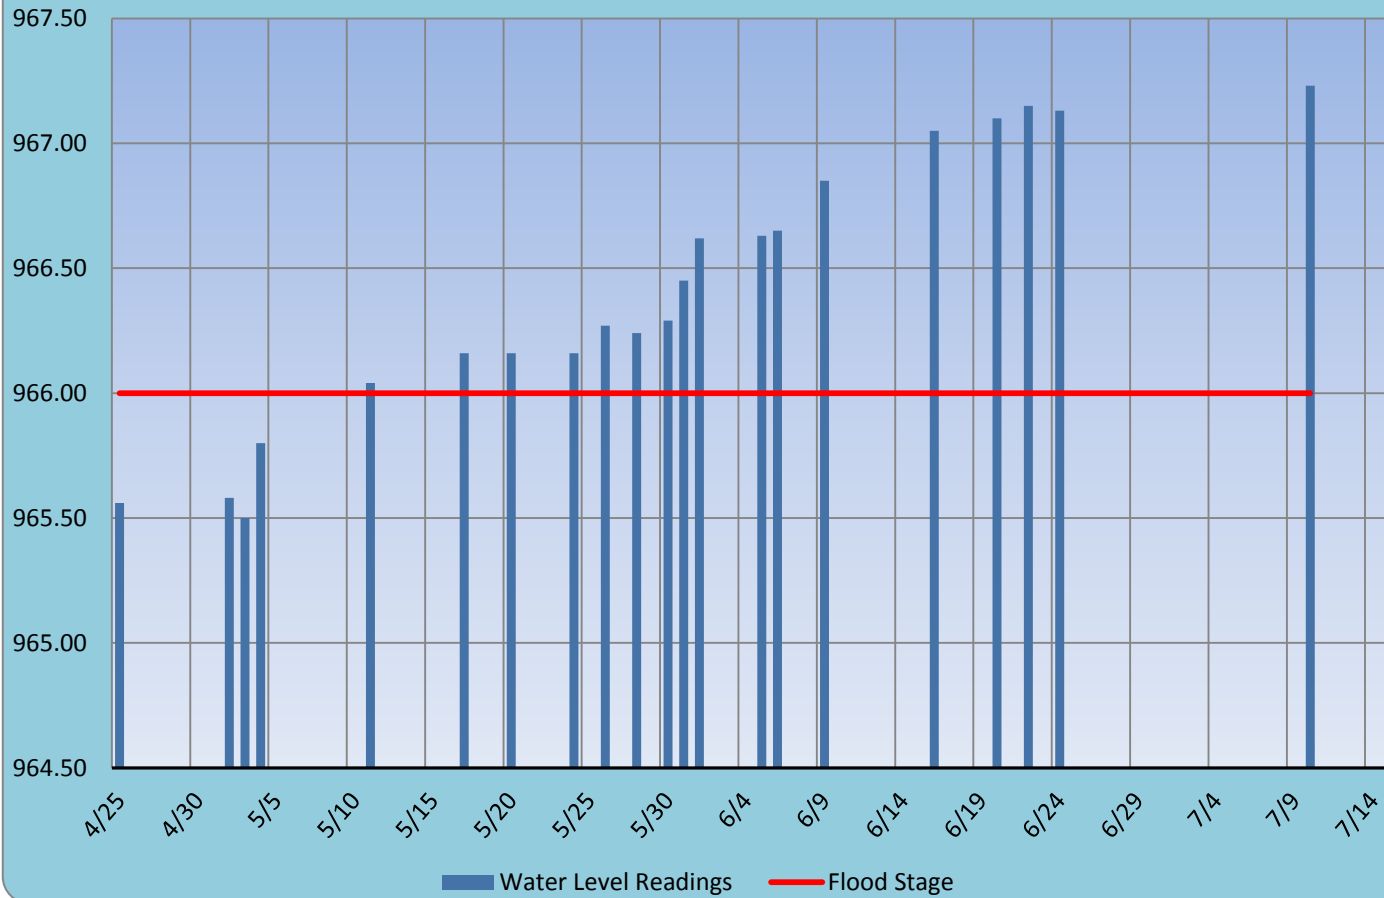

2014 Lake Pulaski Water Levels

Date of Readings	Water Levels	Flood Stage
7/12/14	967.23	966
7/10/14	967.13	966
6/24/14	967.15	966
6/22/14	967.10	966

6/20/14	967.05	966
6/16/14	966.85	966
6/9/14	966.65	966
6/6/14	966.63	966
6/5/14	966.62	966
6/1/14	966.45	966
5/31/14	966.29	966
5/30/14	966.24	966
5/28/14	966.27	966
5/26/14	966.16	966
5/24/14	966.16	966
5/20/14	966.16	966
5/17/14	966.04	966
5/11/14	965.80	966
5/4/14	965.50	966
5/3/14	965.58	966
5/2/14	965.56	966
4/25/14	964.83	966